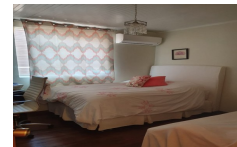

Sero Pita

$ 1,180 / AWG 2,100

Seroe Pita 20L, Paradera

This 2 story corner house with a lovely view over Sero Pita is available for rent.

Just ten years old and with 170m² built area, downstairs this house has 2 bedrooms, 1 bathroom, an open kitchen and a living room with a parquet. Upstairs is the master bedroom and balcony, a walk-in closet and a bathroom. The master bedroom also has a parquet.

Beautiful scenery and located close to town.

Contact us for more information,

Contract:	For rent
Type:	Residential
Area:	Paradera
Bedrooms:	3
Bathrooms:	2
Pool:	No
Lot size:	700 m²
Build up area:	0 m²